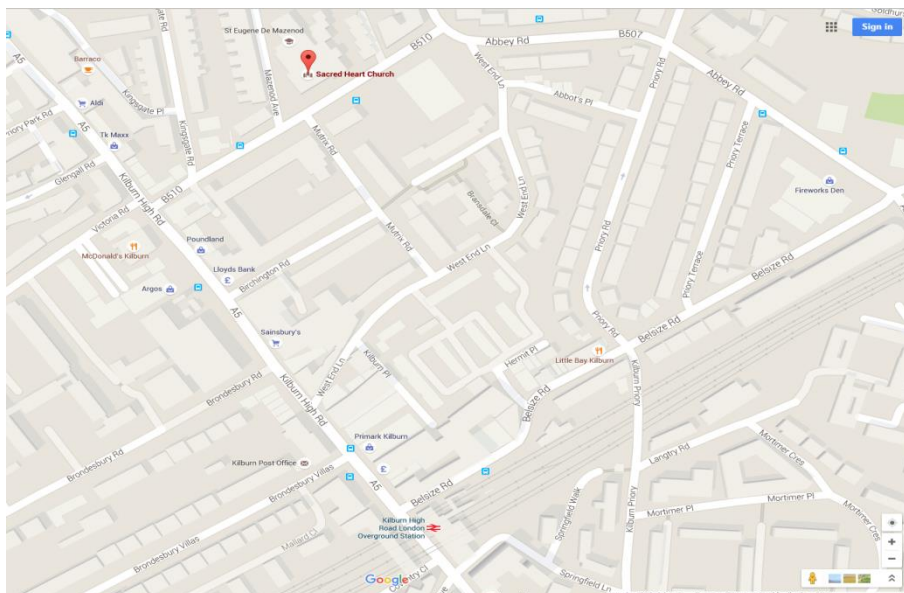

Sacred Heart Church, Quex Road (B510), Kilburn NW6 4PS

By Underground

Nearest Station Kilburn High Road London Overground

By Bus

The following bus routes stop on Kilburn High Road 16, 98, 332